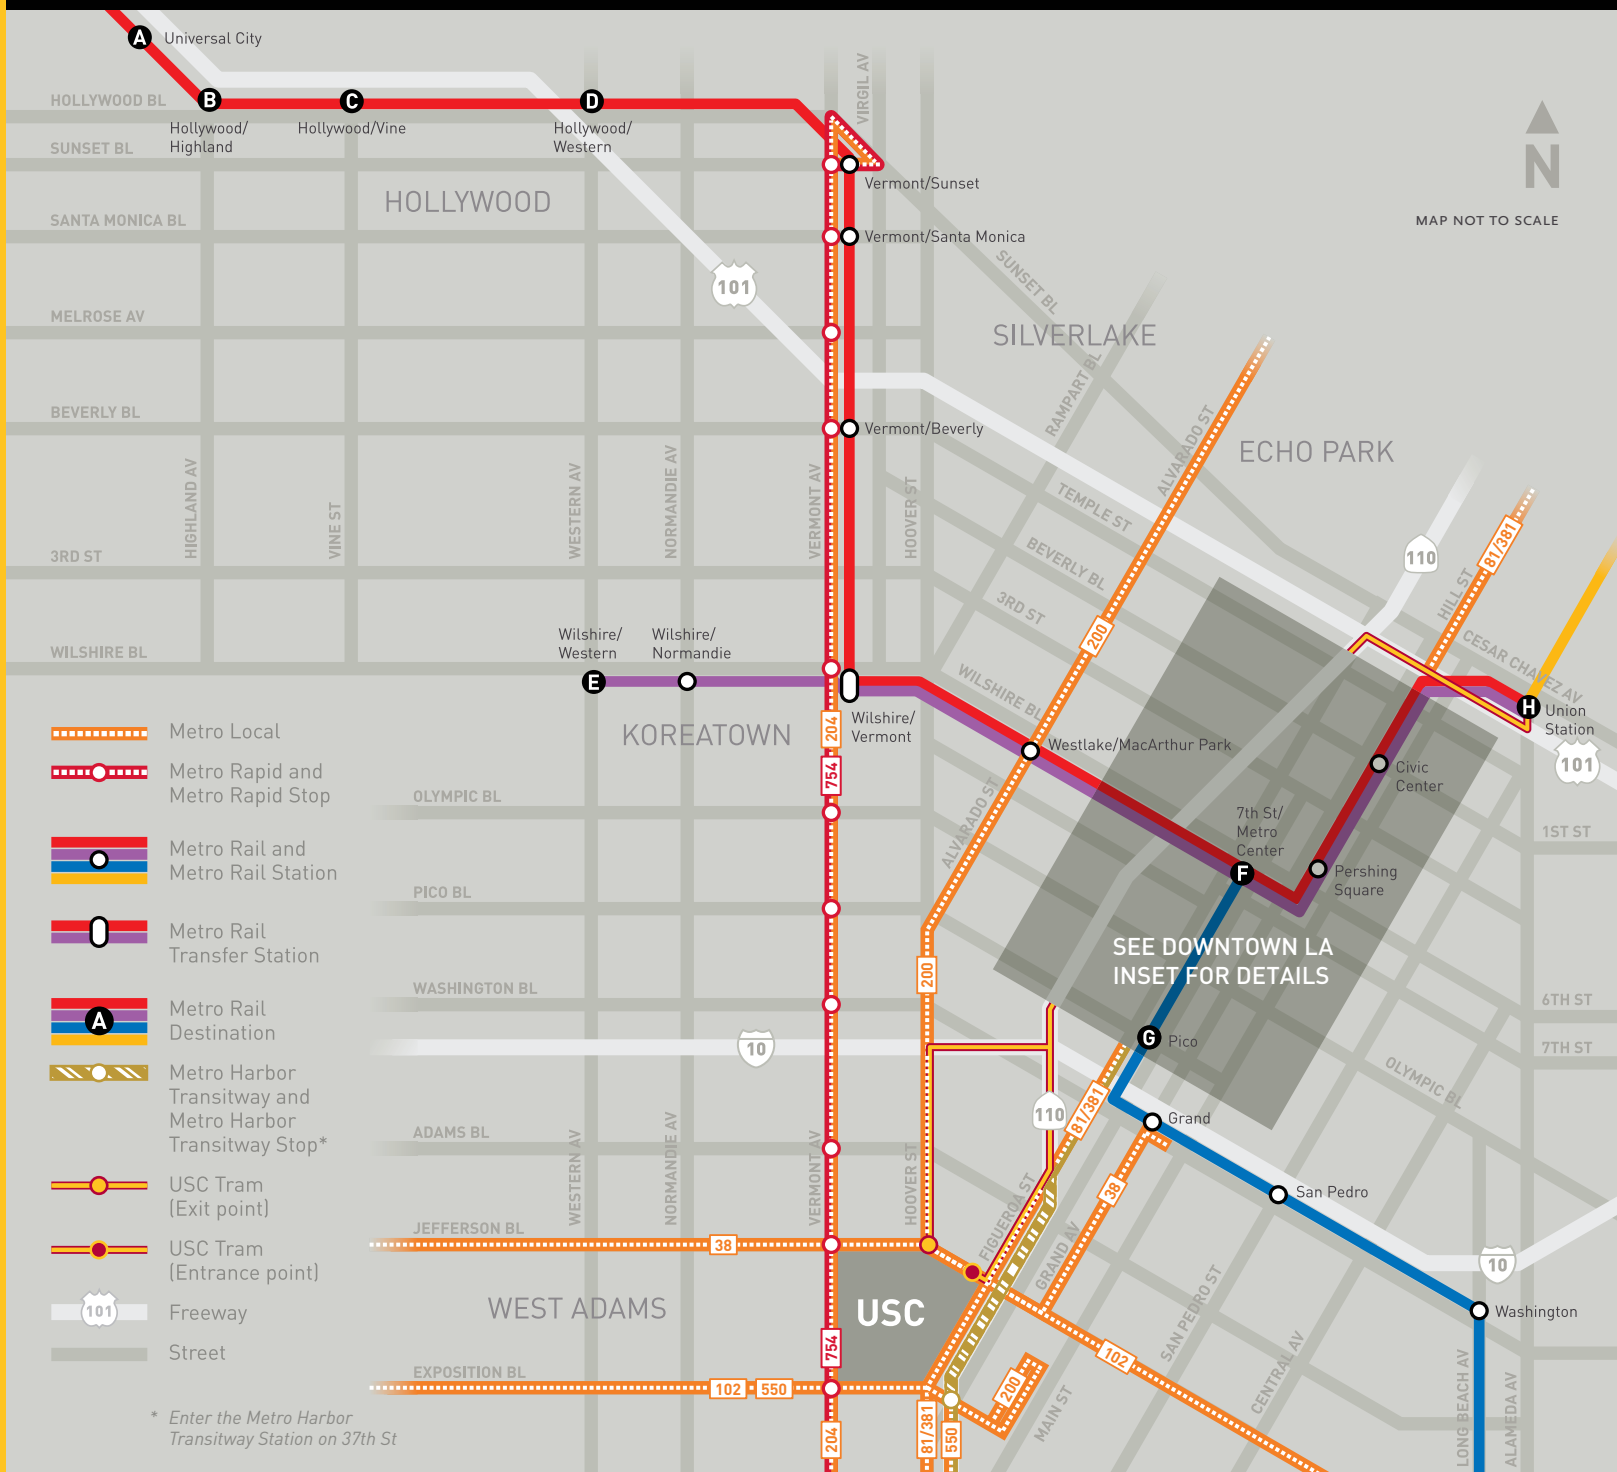

Downtown LA Inset

-  Metro Local
-  Metro Harbor Transitway
-  Metro Rail and Metro Rail Station
-  USC Tram
-  Metro Rail Transfer Station
-  Freeway
-  Street

USC

A Metro bus line is always around the corner at USC, making it easy to get from campus to Downtown, Hollywood and more.

So think global, go local – Metro Local – and make a difference. **Go Metro.**

Destinations to/from USC

It's easy to Go Metro.

- 1 Find \$1.25
- 2 Get on & pay*
- 3 Ride

* Better yet, buy a student discount pass. Visit metro.net/college for more information.

- Metro Local
- Metro Rapid and Metro Rapid Stop
- Metro Rail and Metro Rail Station
- Metro Rail Transfer Station
- Metro Rail Destination
- Metro Harbor Transitway and Metro Harbor Transitway Stop*
- USC Tram (Exit point)
- USC Tram (Entrance point)
- Freeway
- Street

* Enter the Metro Harbor Transitway Station on 37th St

Metro Rail Destinations

A UNIVERSAL CITY

- > Universal CityWalk
- > Universal Studios

B HOLLYWOOD/HIGHLAND

- > Hollywood & Highland Center
- > Hollywood Walk of Fame
- > Egyptian Theatre
6712 Hollywood Bl
- > El Capitan Theatre
6838 Hollywood Bl