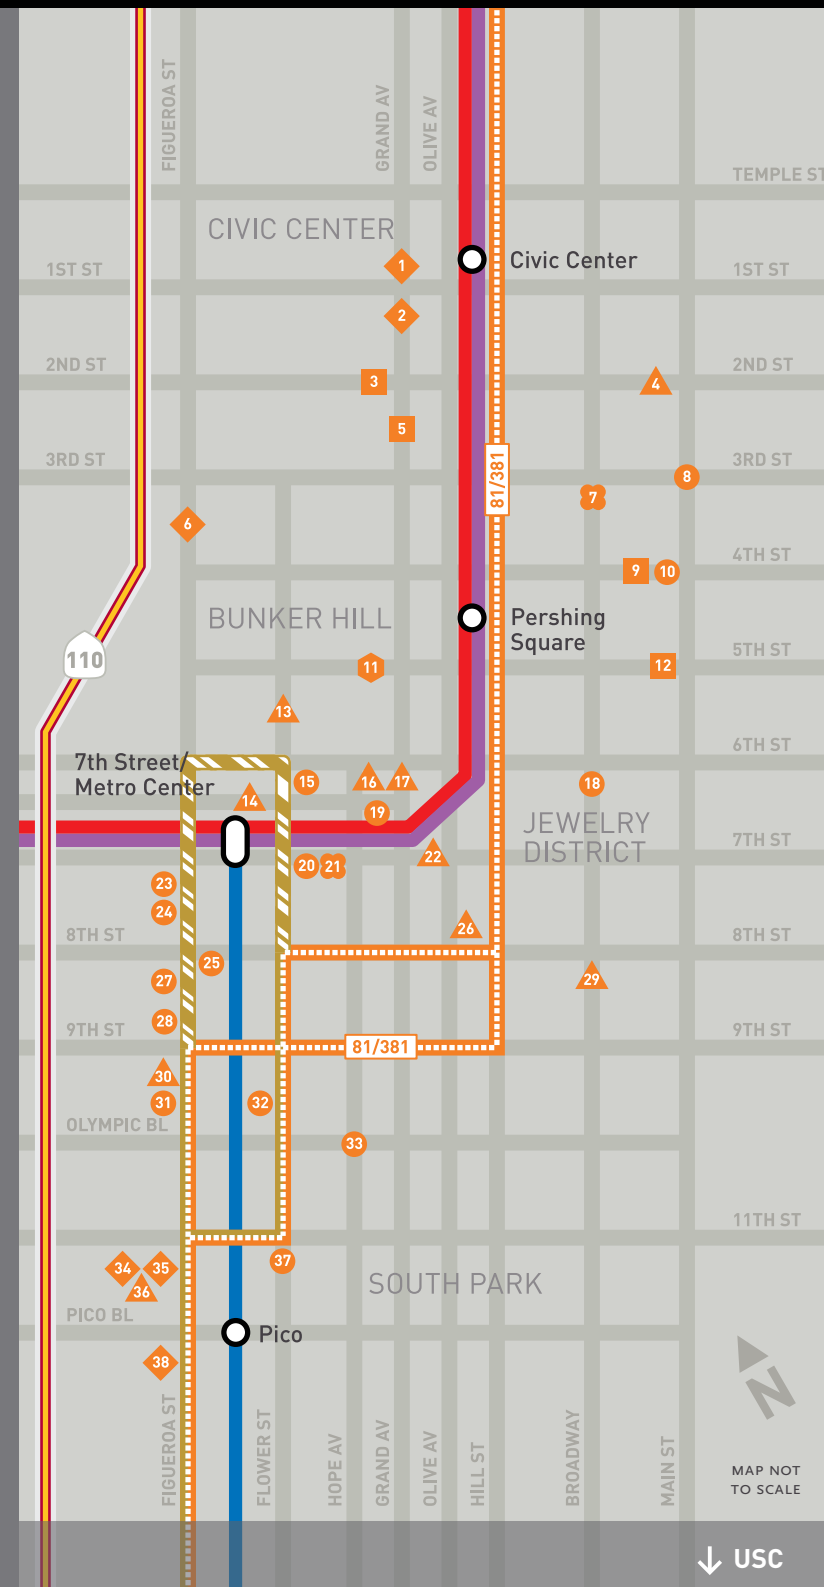

Destinations

BARS

- 4 The Edison
108 W 2nd St
- 13 Rooftop Bar at The Standard
550 S Flower St
- 14 Elevate Lounge
811 Wilshire Bl
- 16 Library Bar
630 W 6th St
- 17 Casey's Irish Bar & Grille
613 S Grand Av
- 22 Seven Grand
515 W 7th St
- 26 Golden Gopher
417 W 8th St
- 29 Broadway Bar
830 S Broadway
- 30 Veranda Bar at Figueroa Hotel
939 S Figueroa St
- 36 Fox Sports Skybox
1111 S Figueroa St

LIBRARY

- 11 Los Angeles Central Library
630 W 5th St

MUSEUMS

- 3 REDCAT
631 W 2nd St
- 5 MOCA
250 S Grand Av
- 9 Museum of Neon Art
136 W 4th St
- 12 Center for Digital Art
107 W 5th St

SHOPPING

- 7 Grand Central Market
317 S Broadway
- 21 Macy's Plaza
750 W 7th St

Downtown LA Inset

-  Metro Local
-  Metro Harbor Transitway
-  Metro Rail and Metro Rail Station
-  USC Tram
-  Metro Rail Transfer Station
-  Freeway
-  Street

USC

A Metro bus line is always around the corner at USC, making it easy to get from campus to Downtown, Hollywood and more.

* Enter the Metro Harbor Transitway Station on 37th St

Metro Rail Destinations

A UNIVERSAL CITY

- > Universal CityWalk
- > Universal Studios

B HOLLYWOOD/HIGHLAND

- > Hollywood & Highland Center
- > Hollywood Walk of Fame
- > Egyptian Theatre
6712 Hollywood Bl
- > El Capitan Theatre
6838 Hollywood Bl